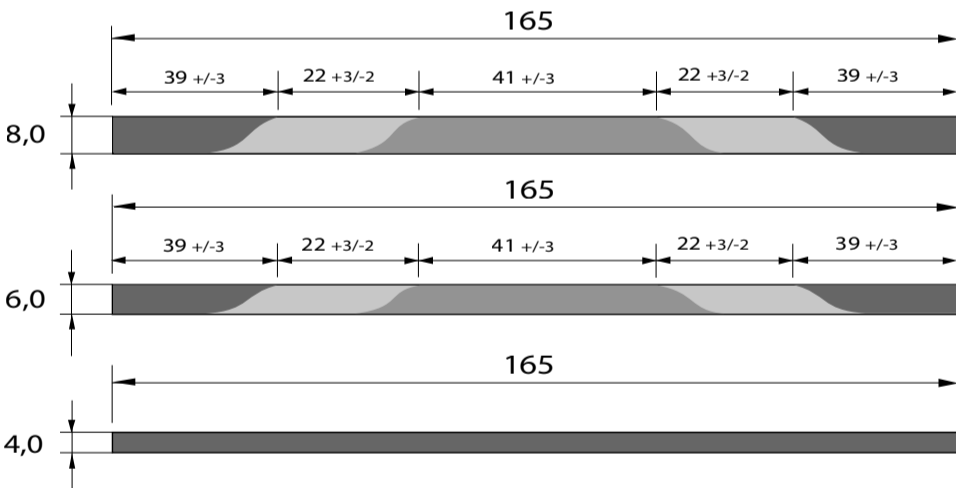

A335 HORIZON

Inspired by the tones of the flowers, it has been created a structure that represents the colourful petals.

Ispirandosi alle sfumature dei fiori è stata realizzata una struttura che rappresenta i colori vivaci dei petali.

	STANDARD SIZES mm.	TOLERANCE mm.
Thickness	4,0 - 6,0 - 8,0	4,0/4,2 - 6,0/6,2 - 8,0/8,2
General size	165 x 1400	160/170 x 1395/1405
Internal size	39 - 22 - 41 - 22 - 39	36/42 - 20/25 - 38/44 - 20/25 - 36/42