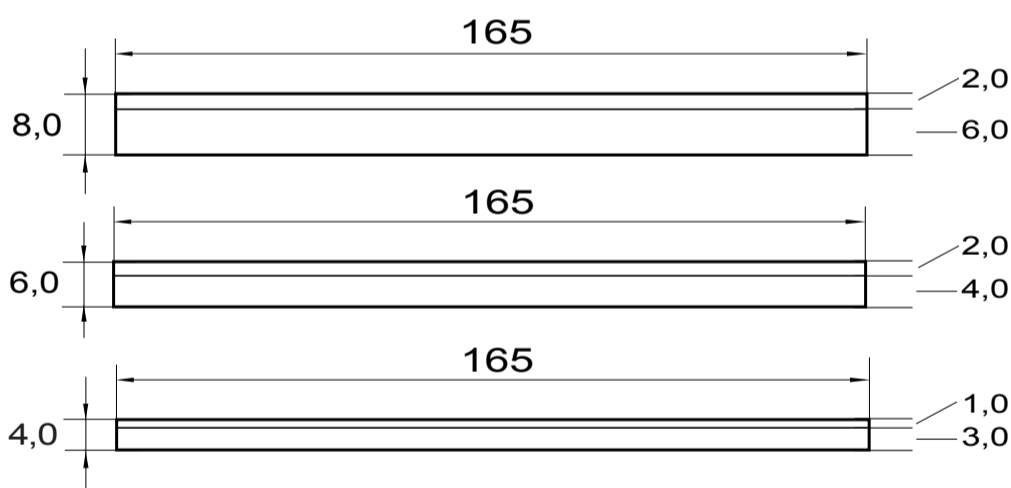

Extruded

COLORS

A370.1261
A370.1262
A370.1263
A370.1264
A370.1265
A370.1266

	STANDARD SIZES mm.	TOLERANCE mm.
Thickness	4,0 - 6,0 - 8,0	4,0/4,2 - 6,0/6,2 - 8,0/8,2
General size	165 x 1400	160/170 x 1395/1405
Top layer	Front 2,0 Temple 1,0	---
Base	Front 4,0 - 6,0 Temple 3,0	---

2019

LA/ES Italian production only

Criticità: trattandosi di due colori trasparenti sovrapposti, si amplifica e somma l'errore o la differenza di ogni colore.

Comments: being two transparent colours one over the other, the difference of each might be more relevant.