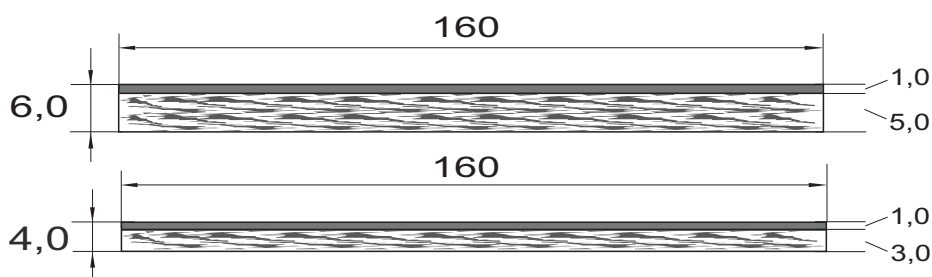

## Laminated

### Standard

ELEUNG	Similar to LA/ES coll. P551 EYWA	LA/ES
EL-LAH2221		P551.2221
EL-LAH2222		P551.2222
EL-LAH2223		P551.2223
EL-LAH2224		P551.2224
EL-LAH2225		P551.2225
EL-LAH2226		P551.2226

	STANDARD SIZES mm.	TOLERANCES mm.
Thickness	6,0 - 4,0	6,0/6,3 - 4,0/4,3
General size	160 x 690	155/165 x 685/695
Top Layer	1,0	0,9/1,1
Base	Fronts:5,0; Temple:3,0	5,2/3,2